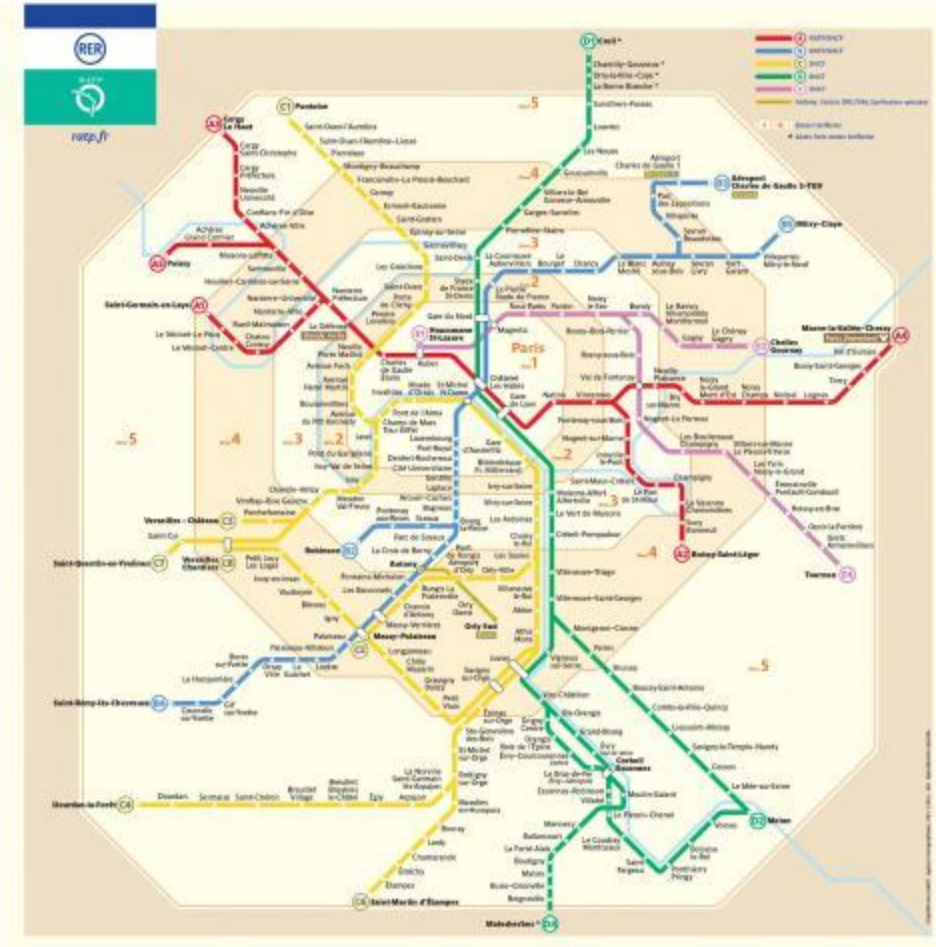

Symboles utilisés: Ligne et station de Métro, Ligne et gare de RER, Ligne et gare SNCF, Ligne et arrêt de Tramway, etc.

Index des stations du plan de métro

- List of station names and their corresponding line numbers (e.g., 1, 2, 3, 4, 5, 6, 7, 8, 9, 10, 11, 12, 13, 14, 15, 16, 17, 18, 19, 20, 21, 22, 23, 24, 25, 26, 27, 28, 29, 30, 31, 32, 33, 34, 35, 36, 37, 38, 39, 40, 41, 42, 43, 44, 45, 46, 47, 48, 49, 50, 51, 52, 53, 54, 55, 56, 57, 58, 59, 60, 61, 62, 63, 64, 65, 66, 67, 68, 69, 70, 71, 72, 73, 74, 75, 76, 77, 78, 79, 80, 81, 82, 83, 84, 85, 86, 87, 88, 89, 90, 91, 92, 93, 94, 95, 96, 97, 98, 99, 100).

Footer information including RATP website, contact numbers (34 24, 32 46), and social media icons for RATP and Stif.